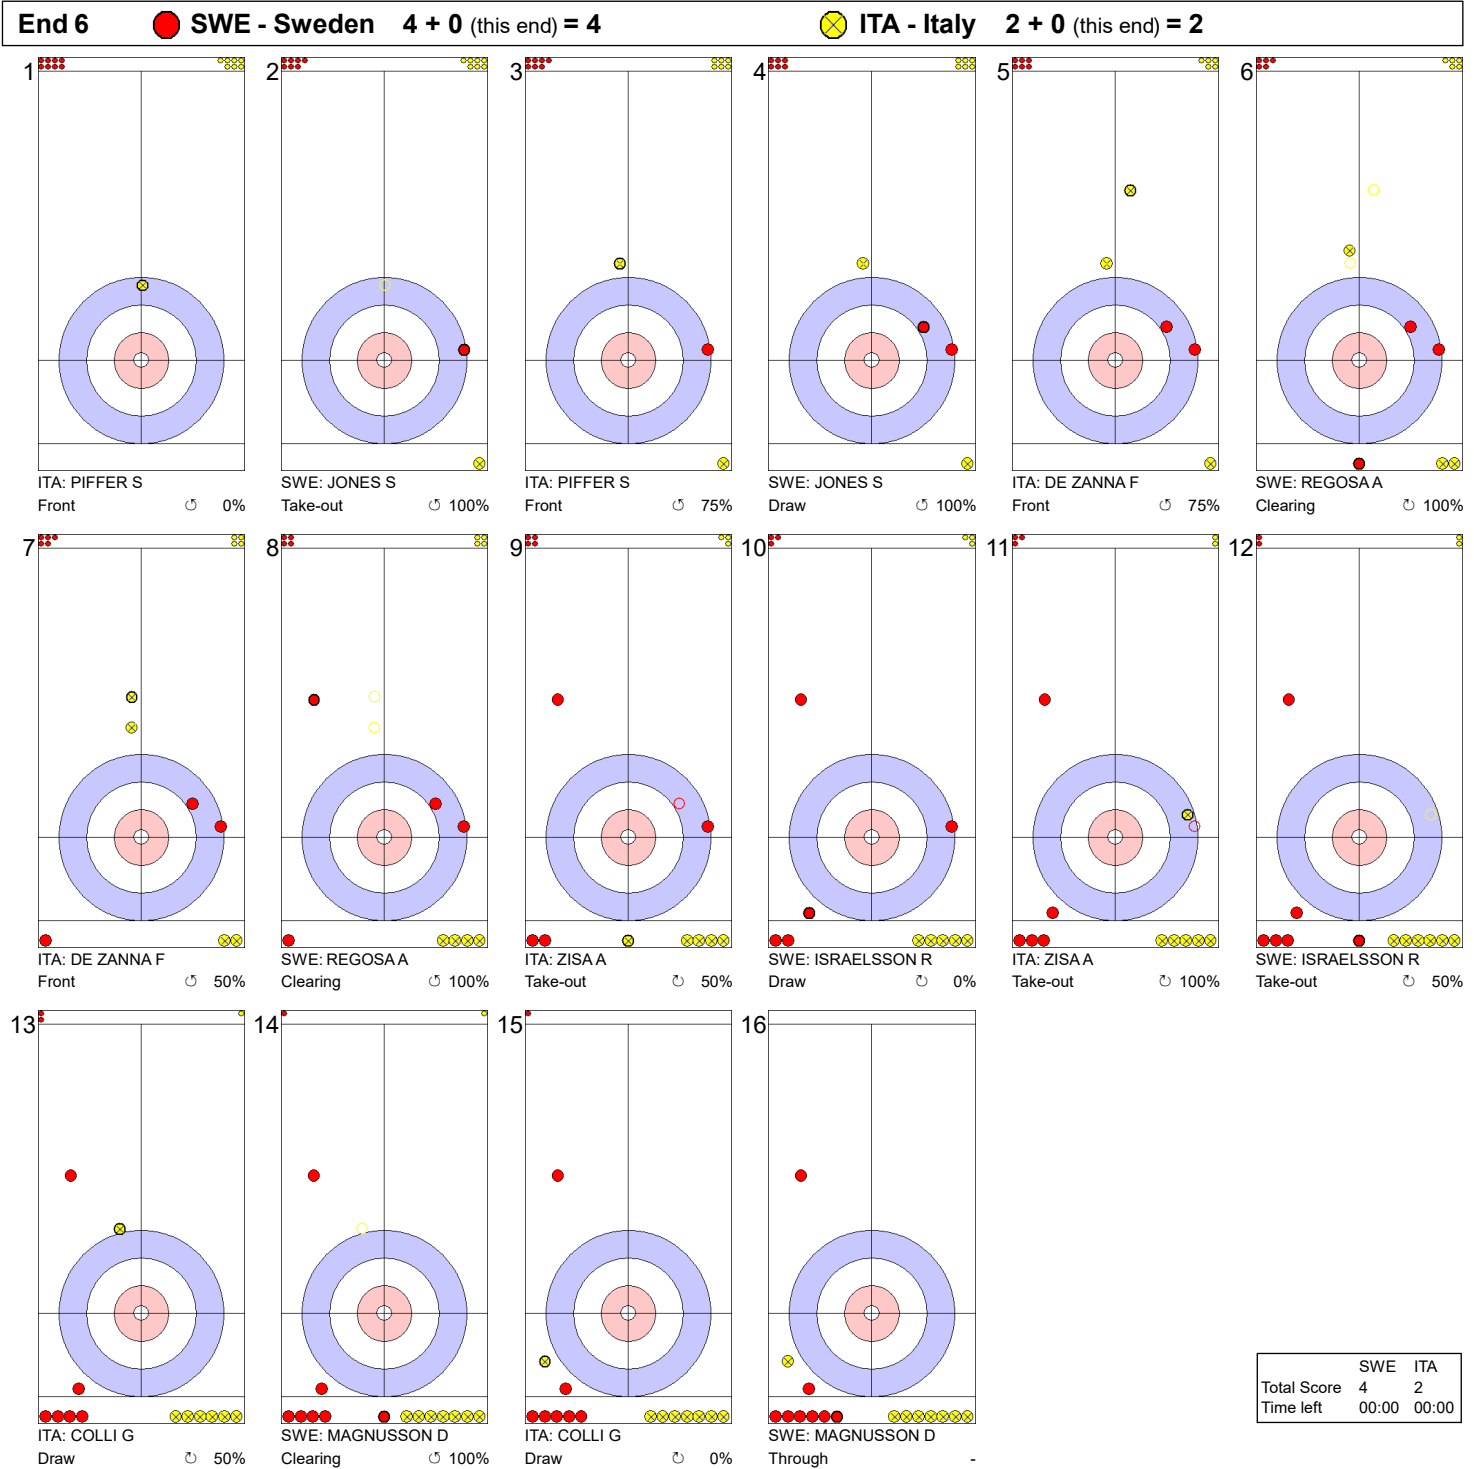

**Legend:**  
↻ Clockwise      ↺ Counter-clockwise      - Not considered

Game - Shot by Shot

End 5 ● SWE - Sweden 4 + 0 (this end) = 4 ⊗ ITA - Italy 1 + 1 (this end) = 2

**Legend:**  
↻ Clockwise      ↺ Counter-clockwise      - Not considered

**WJCC 2020**  
Krasnoyarsk, Russia

**World Junior Curling Championships 2020**

Crystal Ice Arena  
**Men**

TUE 18 FEB 2020  
Start Time 14:00

**Round Robin Session 6 - Sheet A**

**Game - Shot by Shot**

	SWE	ITA
Total Score	4	2
Time left	00:00	00:00

**Legend:**  
 ↻ Clockwise      ↺ Counter-clockwise      - Not considered

**Game - Shot by Shot**

**End 7**   ● **SWE - Sweden** 4 + 0 (this end) = 4   ● **ITA - Italy** 2 + 0 (this end) = 2

	SWE	ITA
Total Score	4	2
Time left	00:00	00:00

**Legend:**  
 ↻ Clockwise   ↺ Counter-clockwise   - Not considered

Game - Shot by Shot

**Legend:**  
 ↻ Clockwise      ↺ Counter-clockwise      - Not considered

Game - Shot by Shot

End 9 ● SWE - Sweden 5 + 0 (this end) = 5 ⊗ ITA - Italy 2 + 2 (this end) = 4