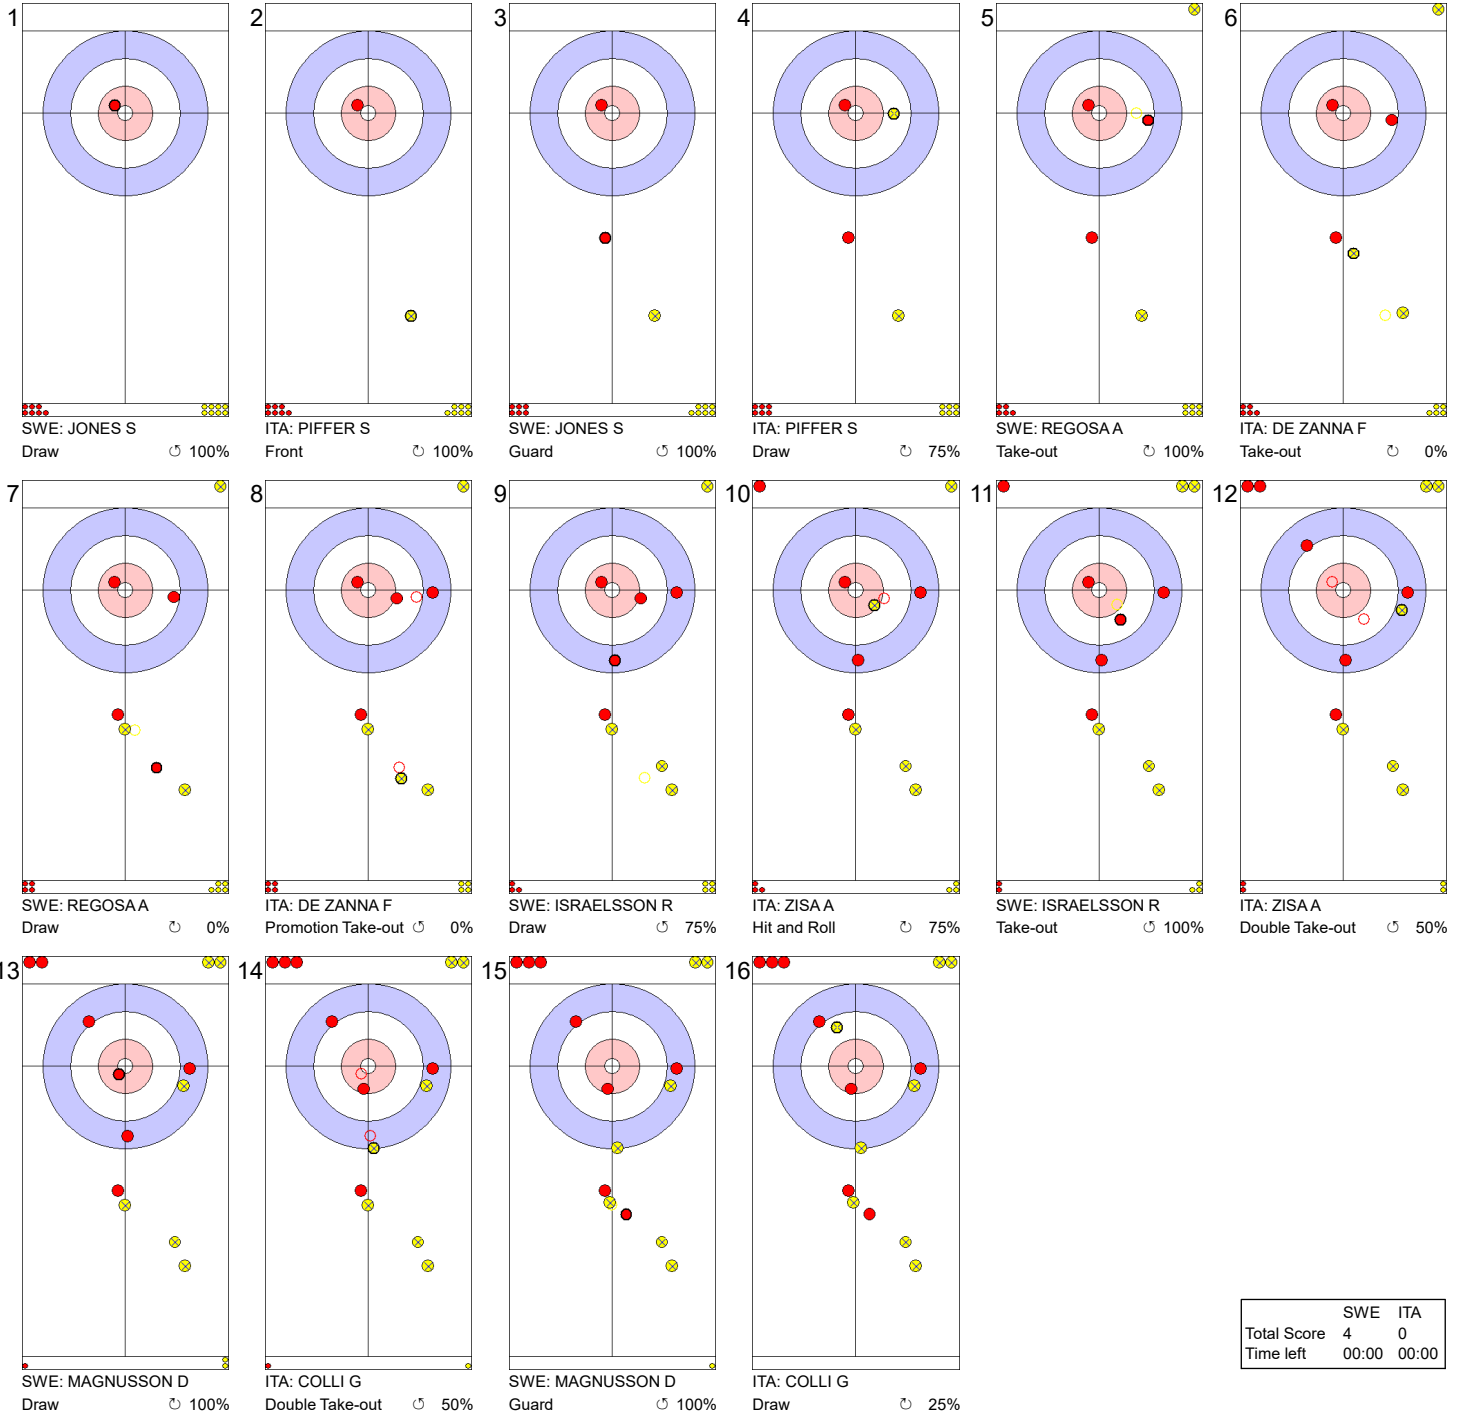

**Game - Shot by Shot**

**Legend:**  
 ↻ Clockwise      ↺ Counter-clockwise      - Not considered

Game - Shot by Shot

End 2 ● SWE - Sweden 2 + 1 (this end) = 3 ○ ITA - Italy 0 + 0 (this end) = 0

	SWE	ITA
Total Score	3	0
Time left	00:00	00:00

**Legend:**  
 ↻ Clockwise      ↺ Counter-clockwise      - Not considered

Game - Shot by Shot

End 3 **SWE - Sweden 3 + 1 (this end) = 4** **ITA - Italy 0 + 0 (this end) = 0**

	SWE	ITA
Total Score	4	0
Time left	00:00	00:00

**Legend:**  
 Clockwise     
  Counter-clockwise     
 - Not considered

Game - Shot by Shot

End 4 ● SWE - Sweden 4 + 0 (this end) = 4 ⊗ ITA - Italy 0 + 1 (this end) = 1

	SWE	ITA
Total Score	4	1
Time left	00:00	00:00

**Legend:**  
↻ Clockwise      ↺ Counter-clockwise      - Not considered

Game - Shot by Shot

End 5 ● SWE - Sweden 4 + 0 (this end) = 4 ⊗ ITA - Italy 1 + 1 (this end) = 2

**Legend:**  
↻ Clockwise      ↺ Counter-clockwise      - Not considered