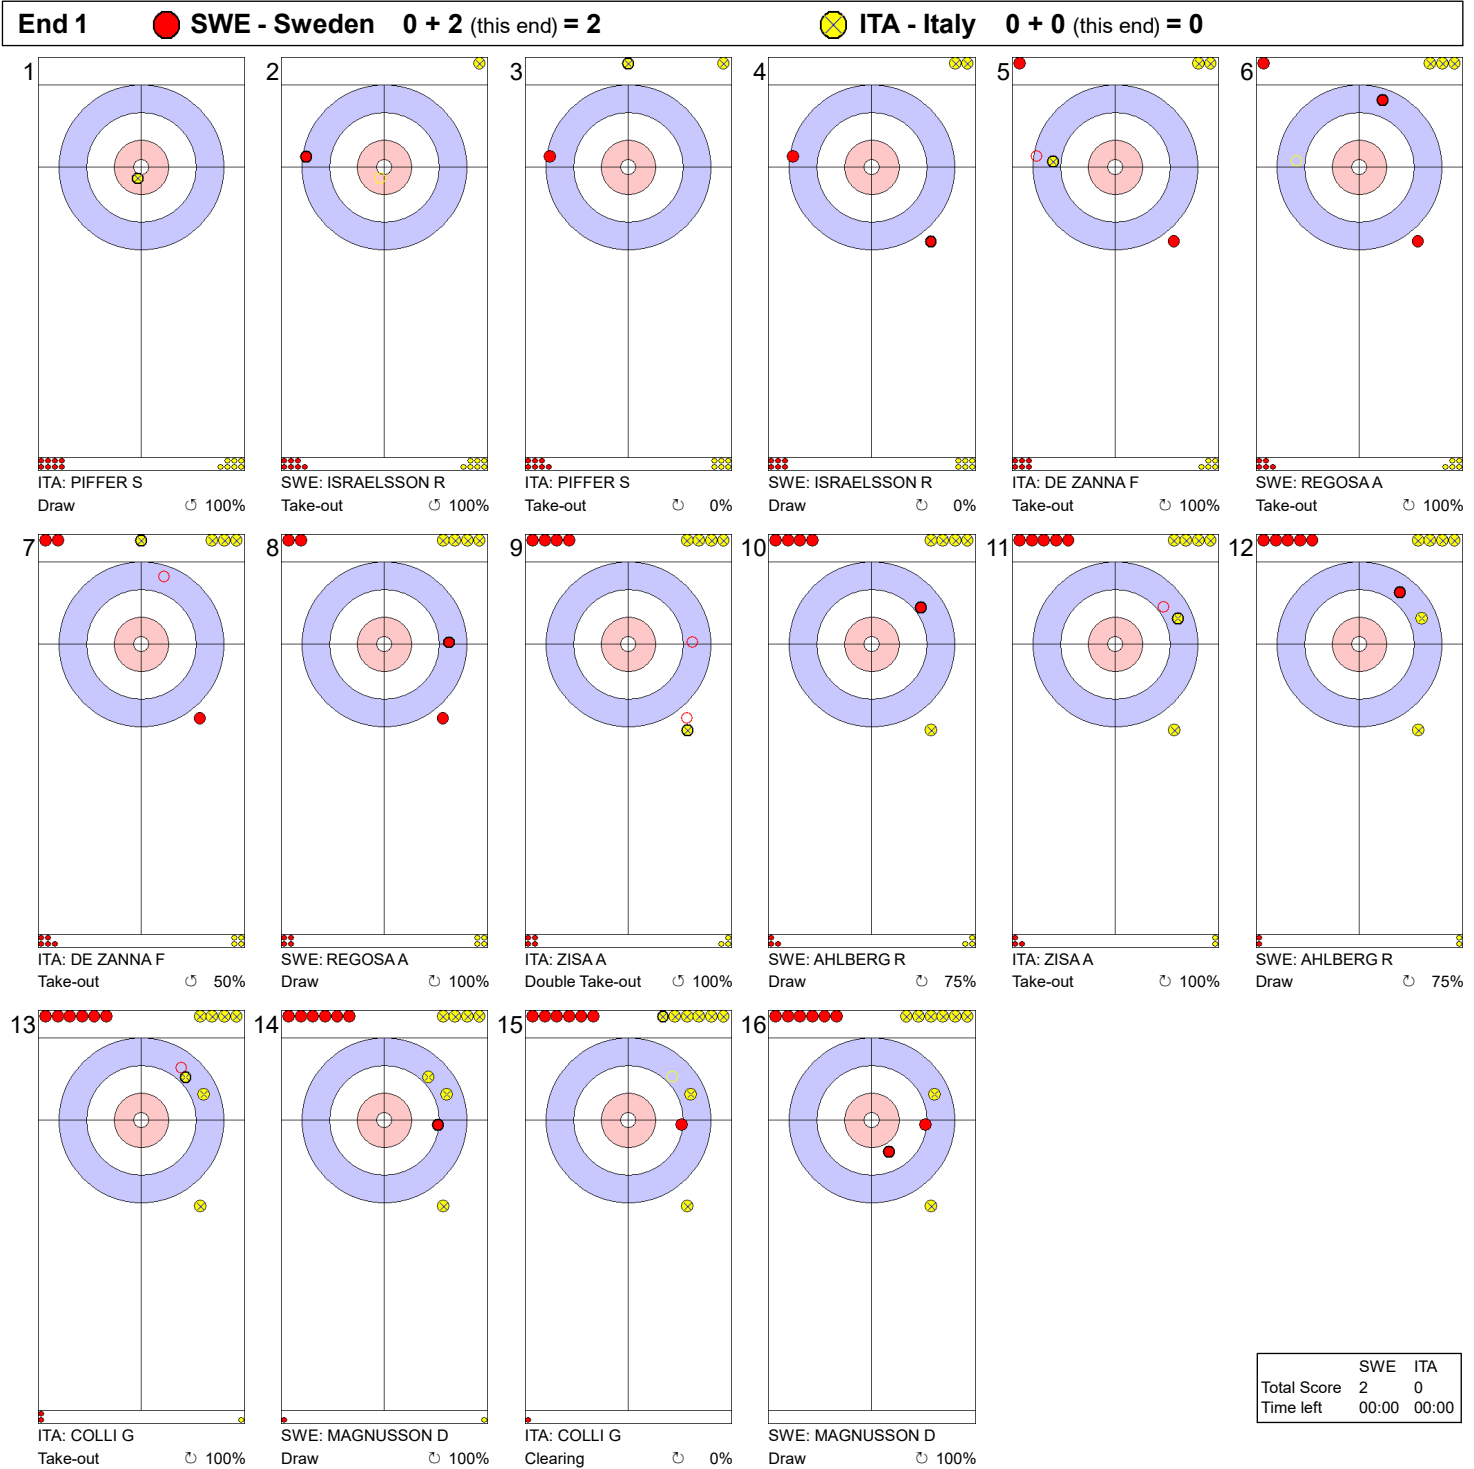

**Game - Shot by Shot**

**Legend:**  
 ↻ Clockwise      ↺ Counter-clockwise      - Not considered

Game - Shot by Shot

End 2 ● SWE - Sweden 2 + 1 (this end) = 3 ○ ITA - Italy 0 + 0 (this end) = 0

	SWE	ITA
Total Score	3	0
Time left	00:00	00:00

**Legend:**  
 ↻ Clockwise      ↺ Counter-clockwise      - Not considered

Game - Shot by Shot

End 3 **SWE - Sweden 3 + 1 (this end) = 4** **ITA - Italy 0 + 0 (this end) = 0**

	SWE	ITA
Total Score	4	0
Time left	00:00	00:00

**Legend:**  
 Clockwise     
  Counter-clockwise     
 - Not considered

Game - Shot by Shot

End 4 ● SWE - Sweden 4 + 0 (this end) = 4 ⊗ ITA - Italy 0 + 1 (this end) = 1

	SWE	ITA
Total Score	4	1
Time left	00:00	00:00

**Legend:**  
↻ Clockwise      ↺ Counter-clockwise      - Not considered

Game - Shot by Shot

End 5 ● SWE - Sweden 4 + 0 (this end) = 4 ⊗ ITA - Italy 1 + 1 (this end) = 2

**Legend:**  
↻ Clockwise      ↺ Counter-clockwise      - Not considered