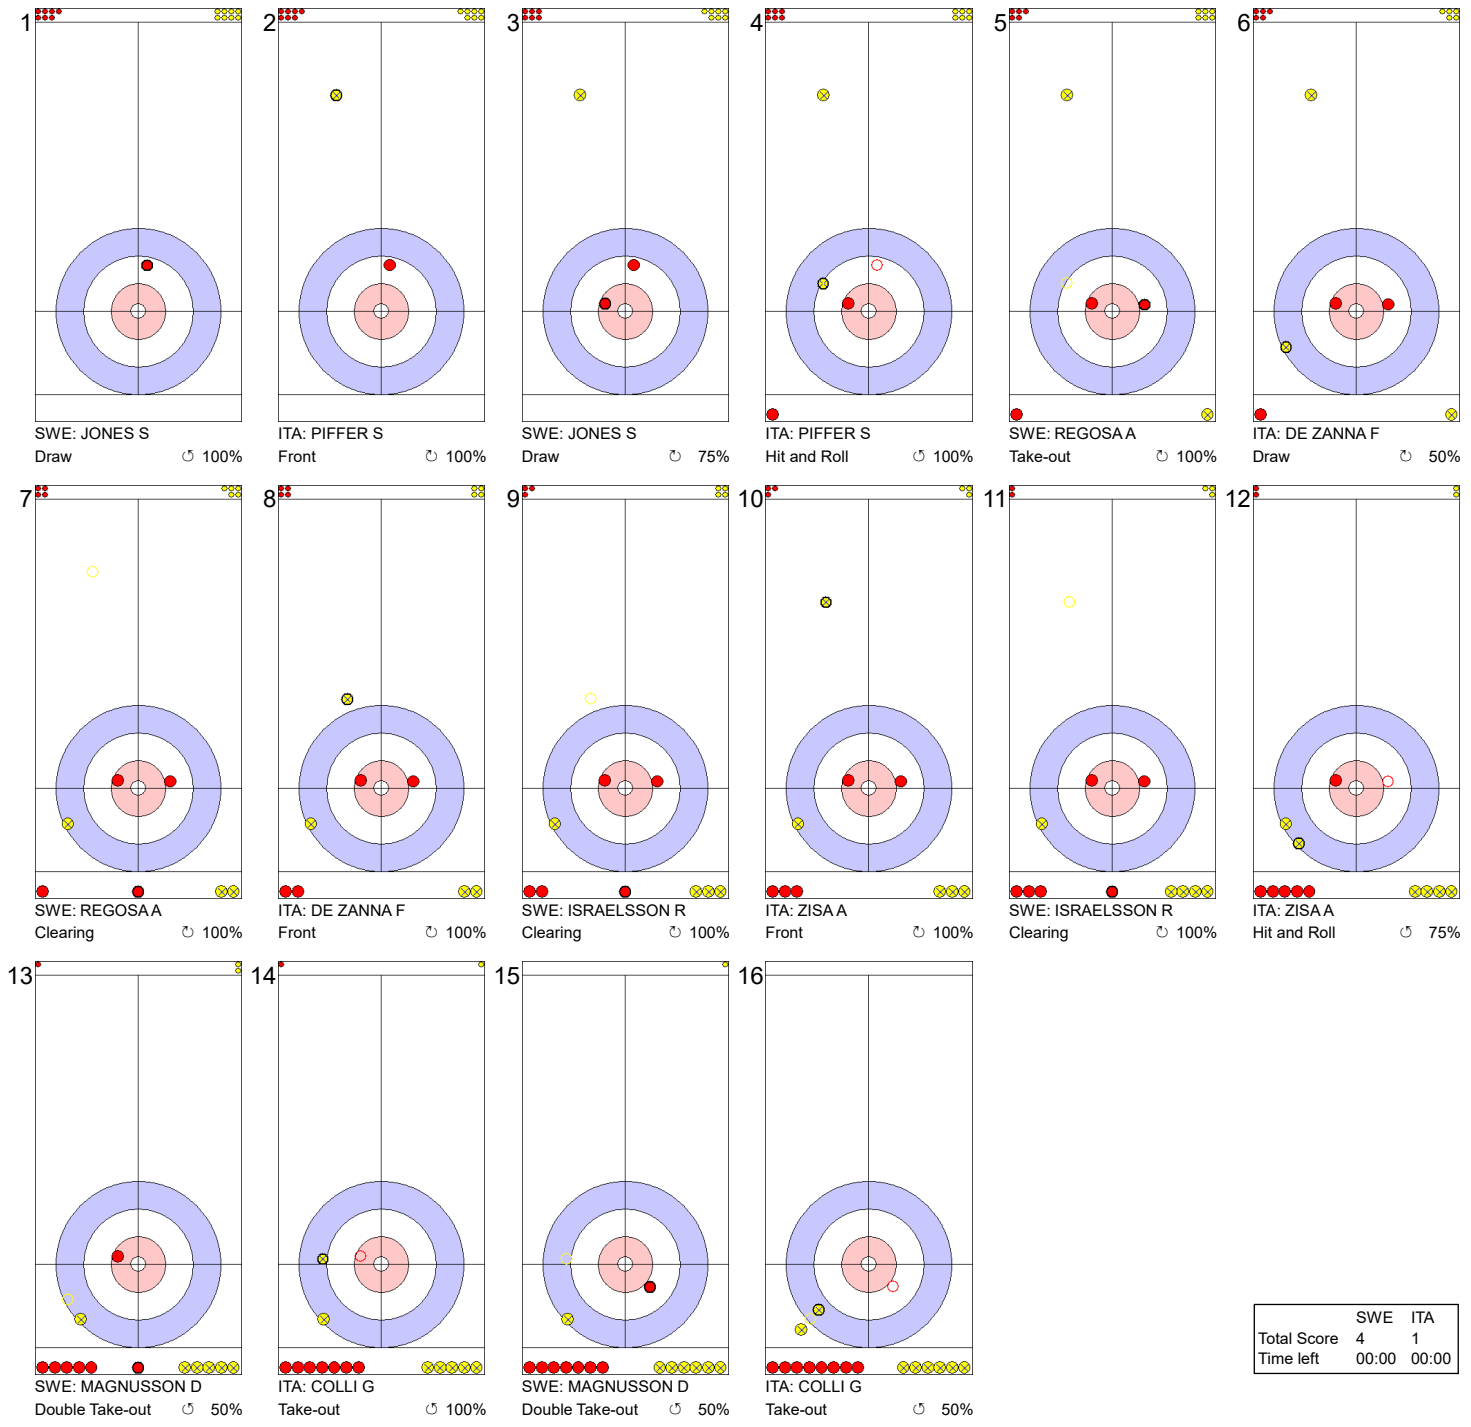

**Game - Shot by Shot**

**Legend:**  
 ↻ Clockwise      ↺ Counter-clockwise      - Not considered

Game - Shot by Shot

End 2 ● SWE - Sweden 2 + 1 (this end) = 3 ○ ITA - Italy 0 + 0 (this end) = 0

	SWE	ITA
Total Score	3	0
Time left	00:00	00:00

**Legend:**  
 ↻ Clockwise      ↺ Counter-clockwise      - Not considered

Game - Shot by Shot

End 3 **SWE - Sweden 3 + 1 (this end) = 4** **ITA - Italy 0 + 0 (this end) = 0**

	SWE	ITA
Total Score	4	0
Time left	00:00	00:00

**Legend:**  
 Clockwise     
  Counter-clockwise     
 - Not considered

Game - Shot by Shot

End 4 ● SWE - Sweden 4 + 0 (this end) = 4 ⊗ ITA - Italy 0 + 1 (this end) = 1

	SWE	ITA
Total Score	4	1
Time left	00:00	00:00

**Legend:**  
↻ Clockwise      ↺ Counter-clockwise      - Not considered

Game - Shot by Shot

End 5 ● SWE - Sweden 4 + 0 (this end) = 4 ⊗ ITA - Italy 1 + 1 (this end) = 2

**Legend:**  
↻ Clockwise      ↺ Counter-clockwise      - Not considered