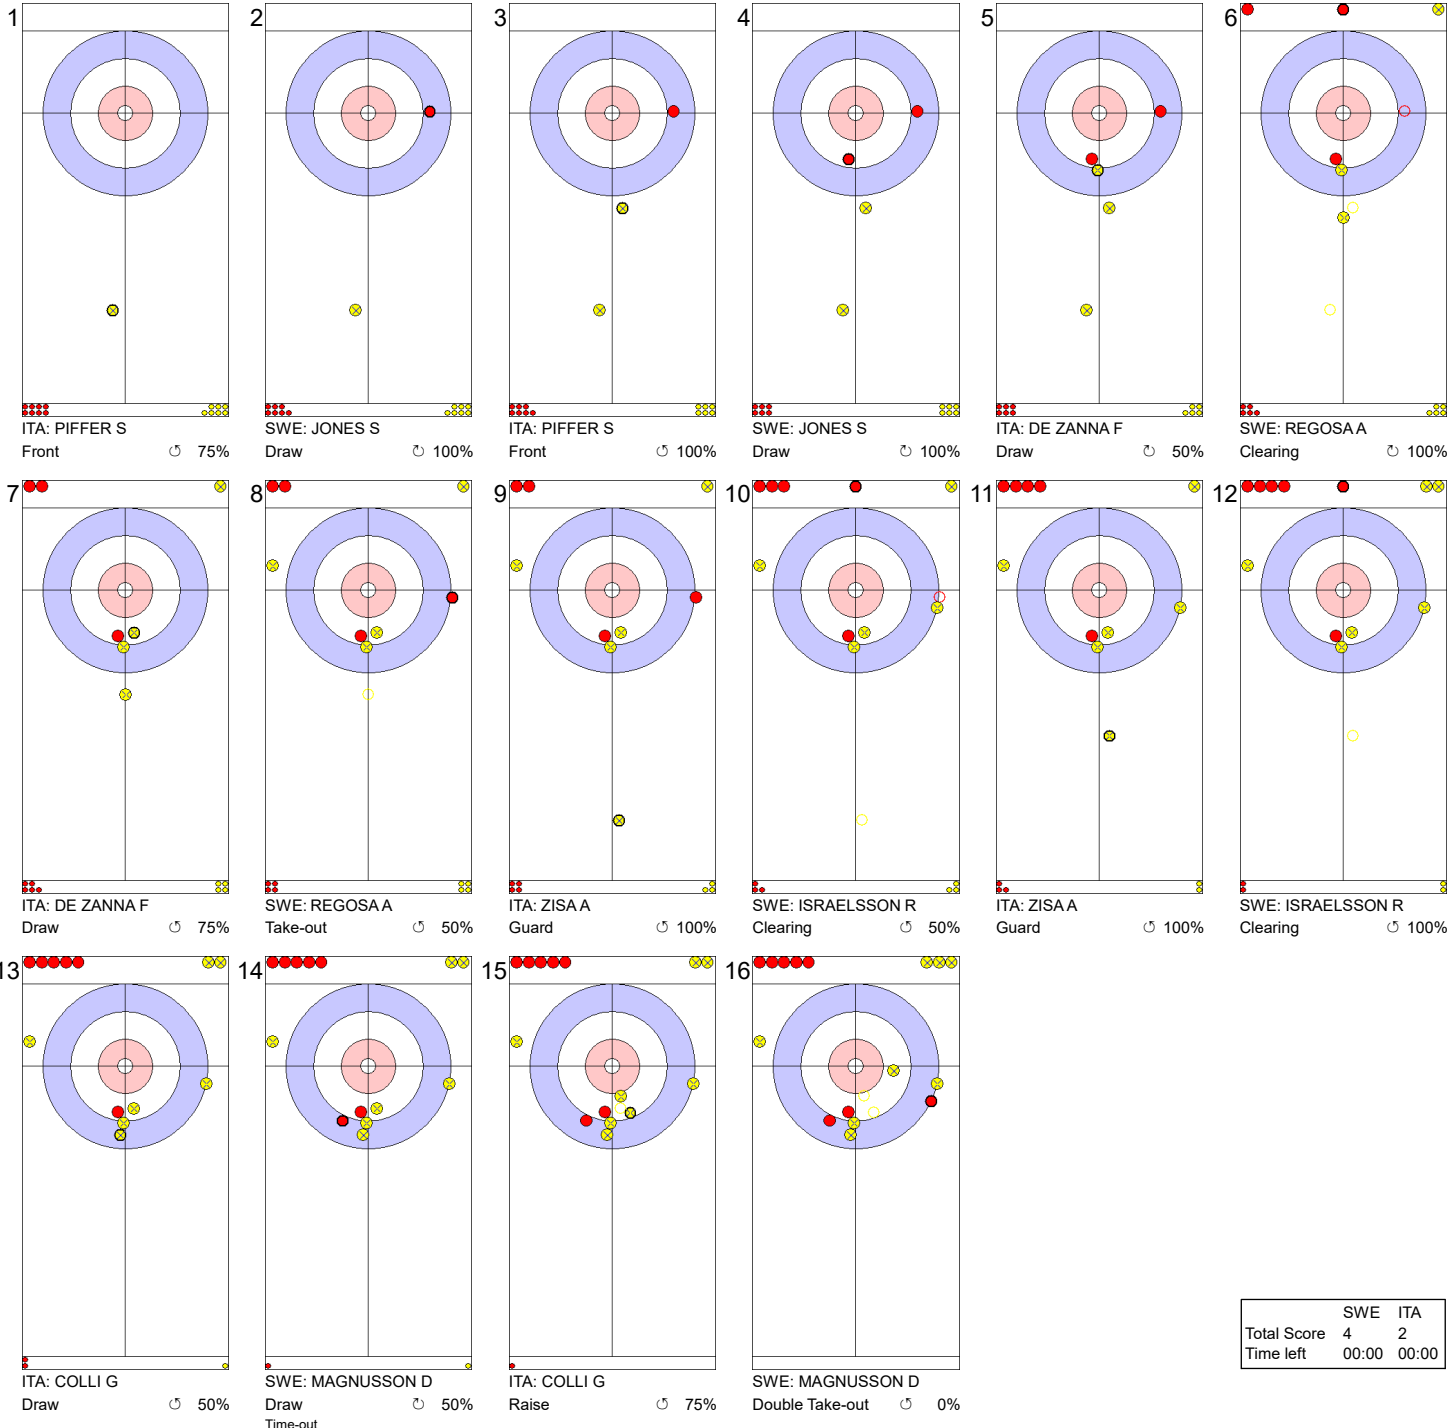

**Legend:**  
 ↻ Clockwise      ↺ Counter-clockwise      - Not considered

Game - Shot by Shot

End 3 **SWE - Sweden 3 + 1 (this end) = 4** **ITA - Italy 0 + 0 (this end) = 0**

	SWE	ITA
Total Score	4	0
Time left	00:00	00:00

**Legend:**  
 Clockwise     
  Counter-clockwise     
 - Not considered

Game - Shot by Shot

End 4 ● SWE - Sweden 4 + 0 (this end) = 4 ⊗ ITA - Italy 0 + 1 (this end) = 1

	SWE	ITA
Total Score	4	1
Time left	00:00	00:00

**Legend:**  
↻ Clockwise      ↺ Counter-clockwise      - Not considered

Game - Shot by Shot

End 5 ● SWE - Sweden 4 + 0 (this end) = 4 ⊗ ITA - Italy 1 + 1 (this end) = 2

**Legend:**  
↻ Clockwise      ↺ Counter-clockwise      - Not considered

**Legend:**  
 ↻ Clockwise      ↺ Counter-clockwise      - Not considered

**Game - Shot by Shot**

**End 7**   ● **SWE - Sweden** 4 + 0 (this end) = 4   ● **ITA - Italy** 2 + 0 (this end) = 2

	SWE	ITA
Total Score	4	2
Time left	00:00	00:00